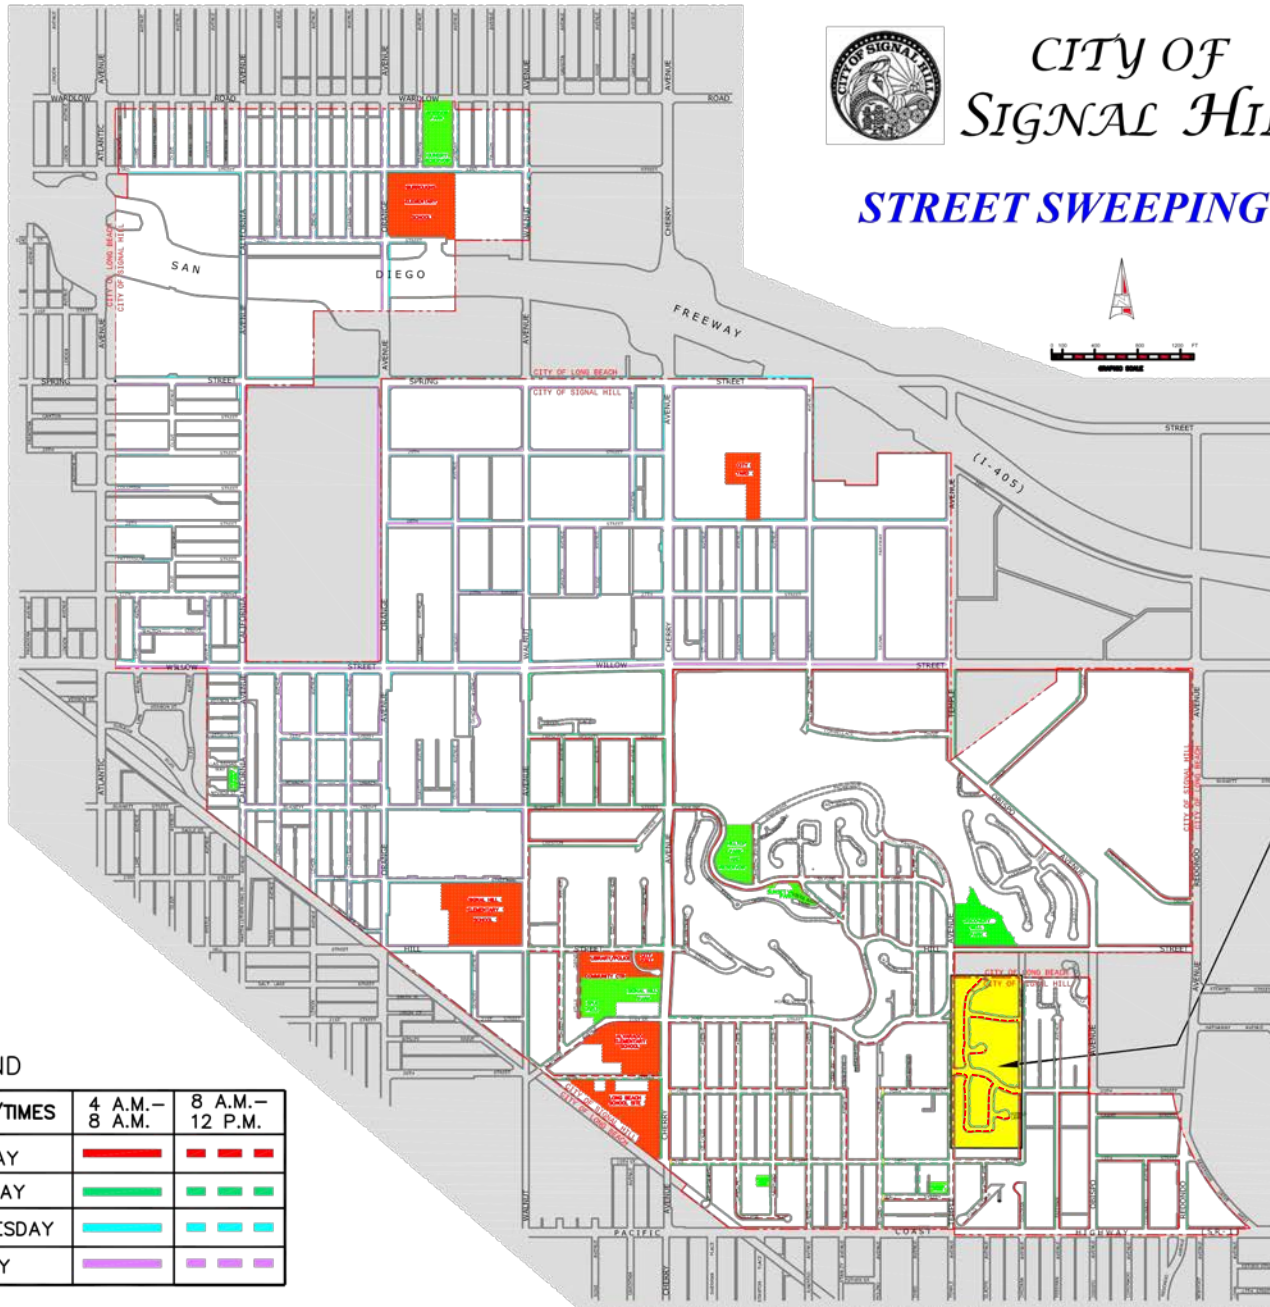

# CITY OF SIGNAL HILL

## STREET SWEEPING MAP

\* Change effective Dec 18, 2017

### LEGEND

DAYS/TIMES	4 A.M. - 8 A.M.	8 A.M. - 12 P.M.
MONDAY		
TUESDAY		
WEDNESDAY		
FRIDAY		