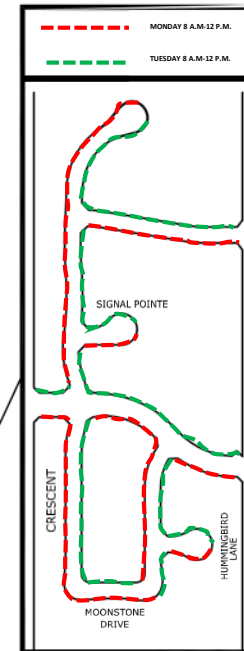

## STREET SWEEPING MAP

\* Change effective Dec 18, 2017

### LEGEND

DAYS/TIMES	4 A.M. - 8 A.M.	8 A.M. - 12 P.M.
MONDAY		
TUESDAY		
WEDNESDAY		
FRIDAY		